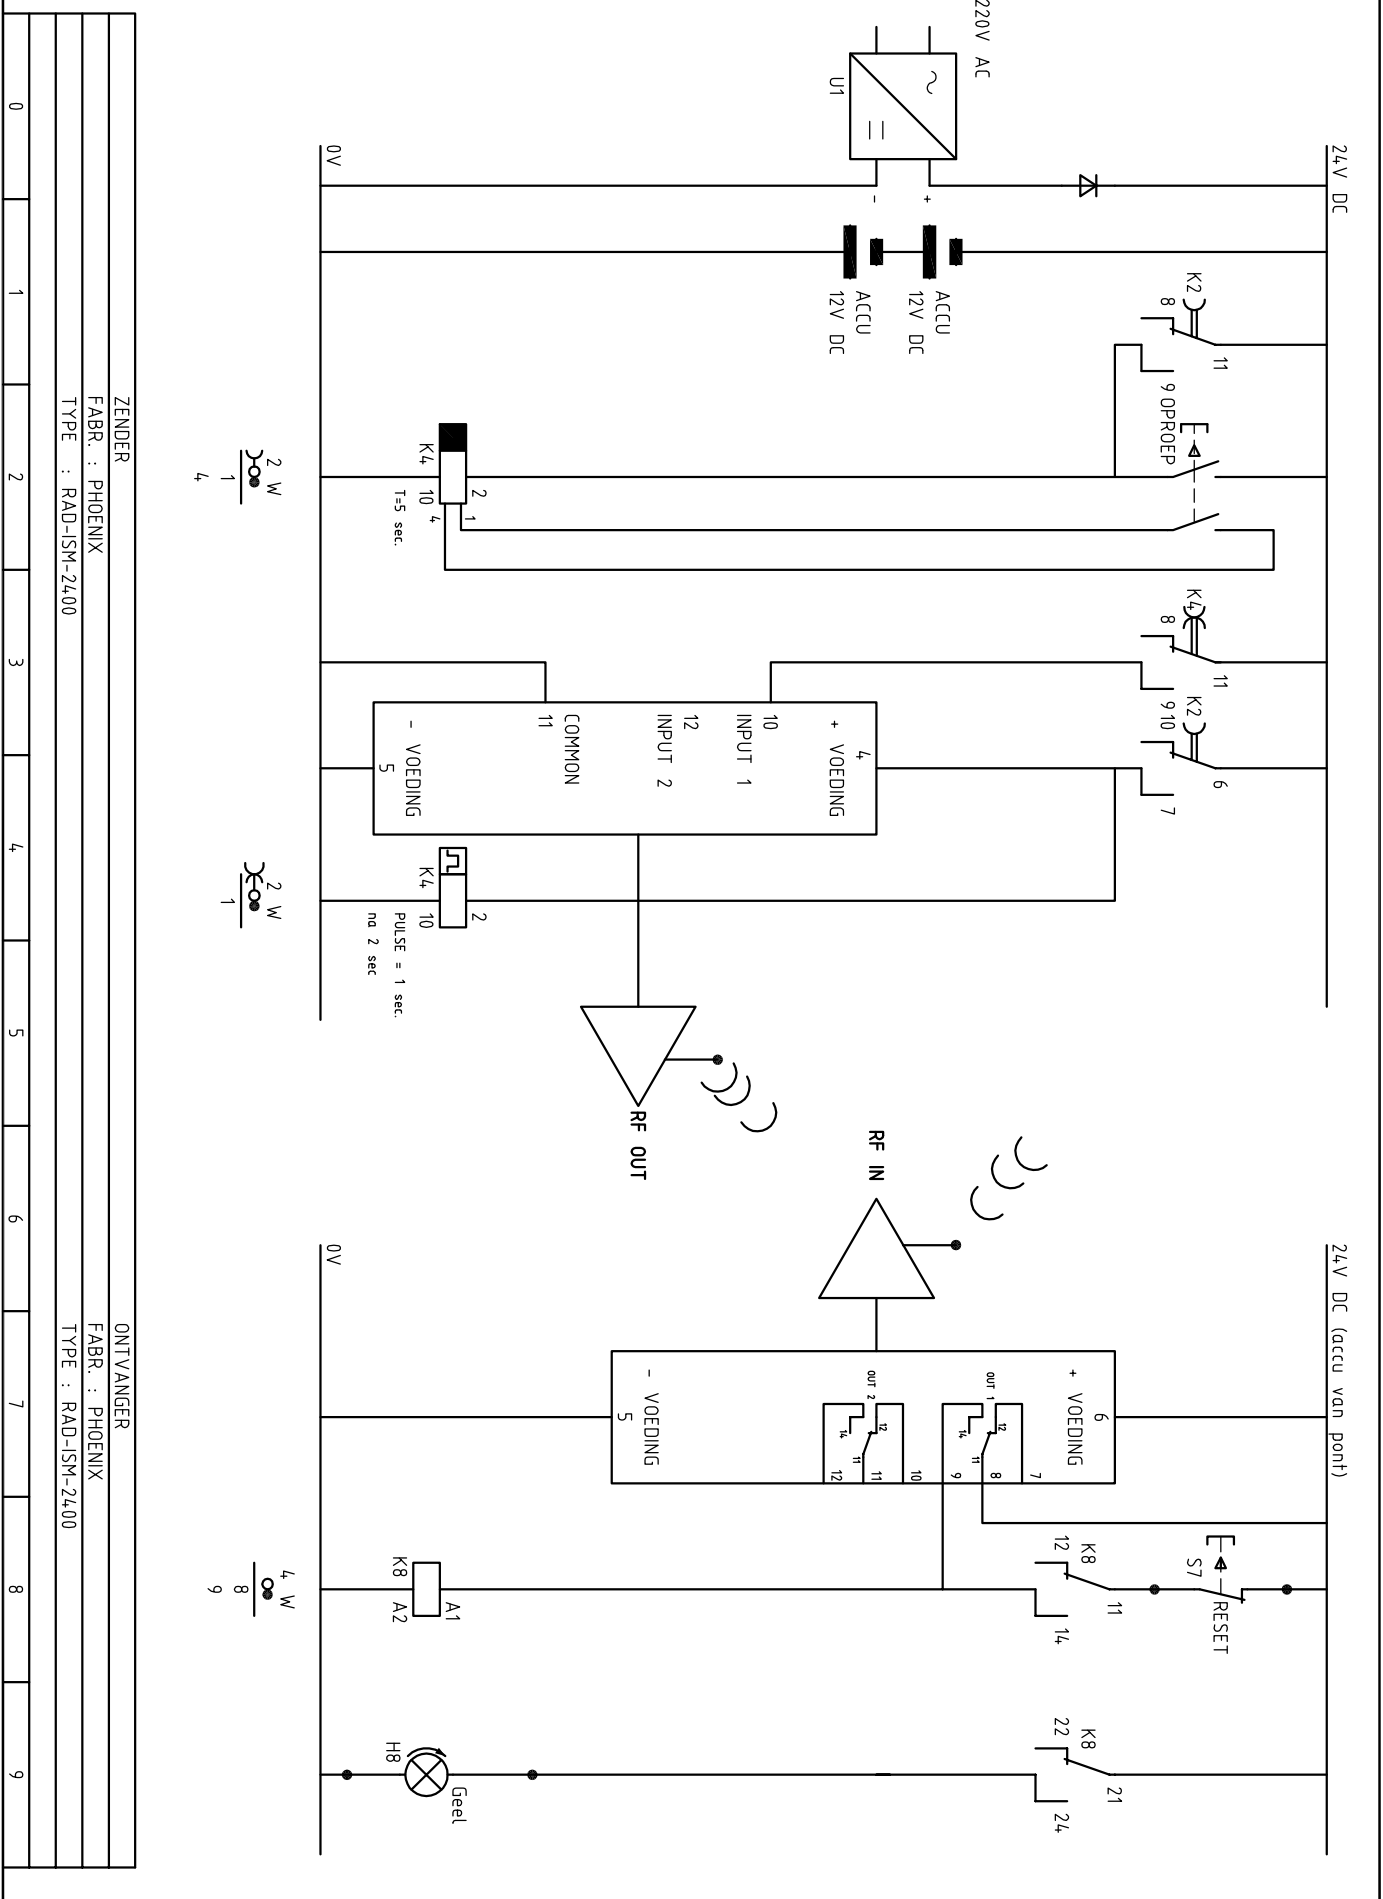

MODIFICATION	BY	DATE	ISSUE
FIRST ISSUE	A		

SITE : VRIENDEN VAN VOETVEREN	DEPARTMENT : CRUCIUS	DESCRIPTION : OPROEP ZUIDSCHALKWIJKERWEG THEEHUIS
ADMIN. ORIG. : AutoCAD 2005	ADMIN. CODE :	SCALE :
MADE BY : JG	DERIVED FROM :	

SIZE : A3	SITE CODE :	ISSUE : A
DRAWING NO. :	SHEET : 001	

0	1	2	3	4	5	6	7	8	9
---	---	---	---	---	---	---	---	---	---

ZENDER	FABR. : PHOENIX
	TYPE : RAD-ISM-2400
ONTVANGER	FABR. : PHOENIX
	TYPE : RAD-ISM-2400